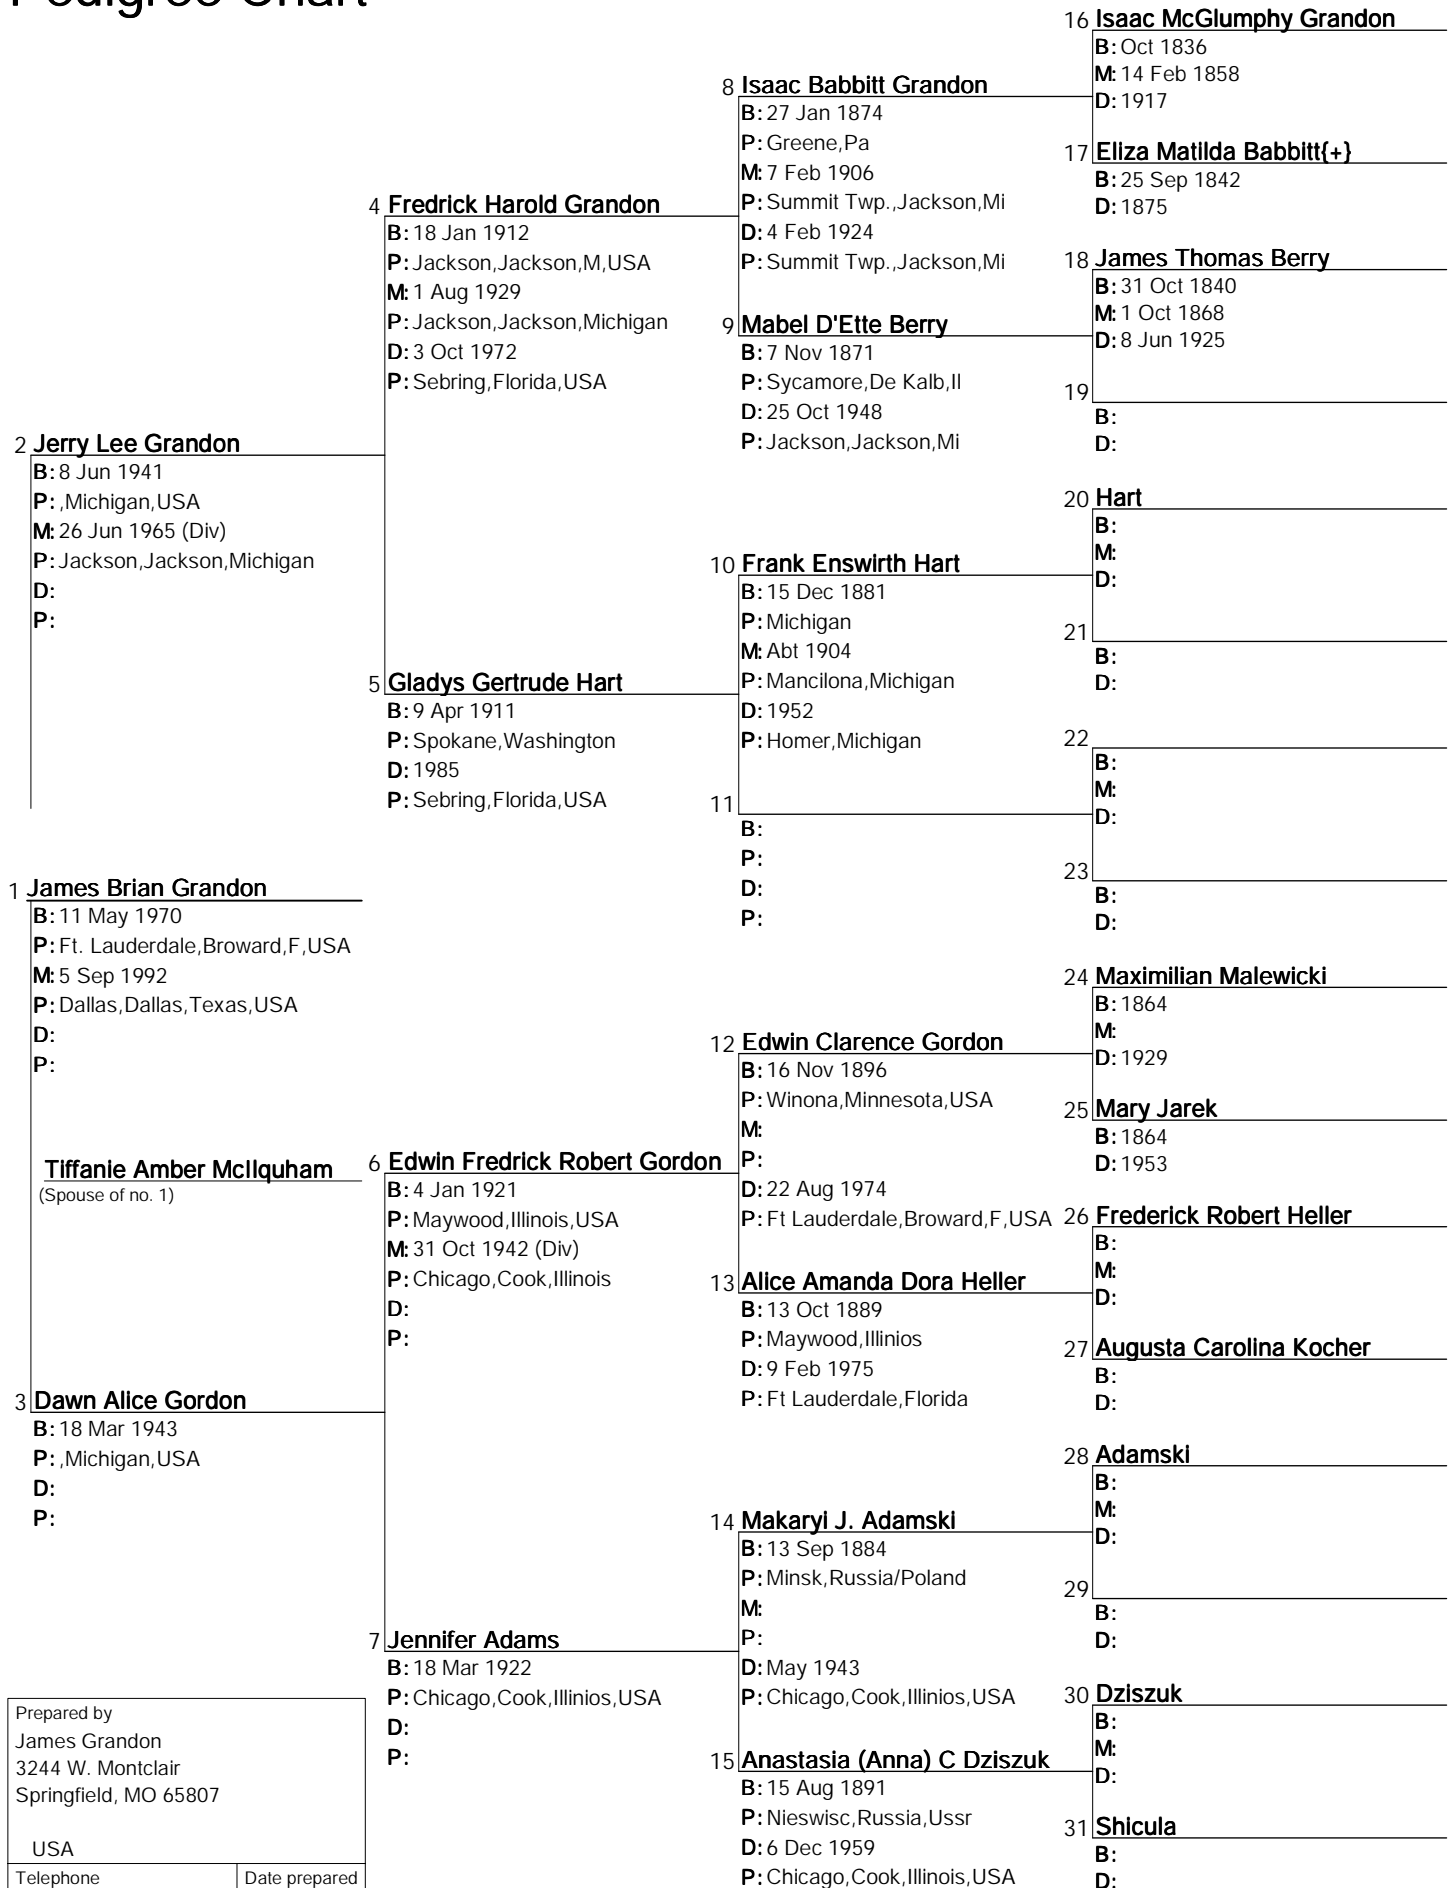

Pedigree Chart

Chart no. 1

Prepared by James Grandon 3244 W. Montclair Springfield, MO 65807	
USA	
Telephone 417-886-8024	Date prepared 4 Apr 2005

Relationship Codes: {+} Multiple Parents