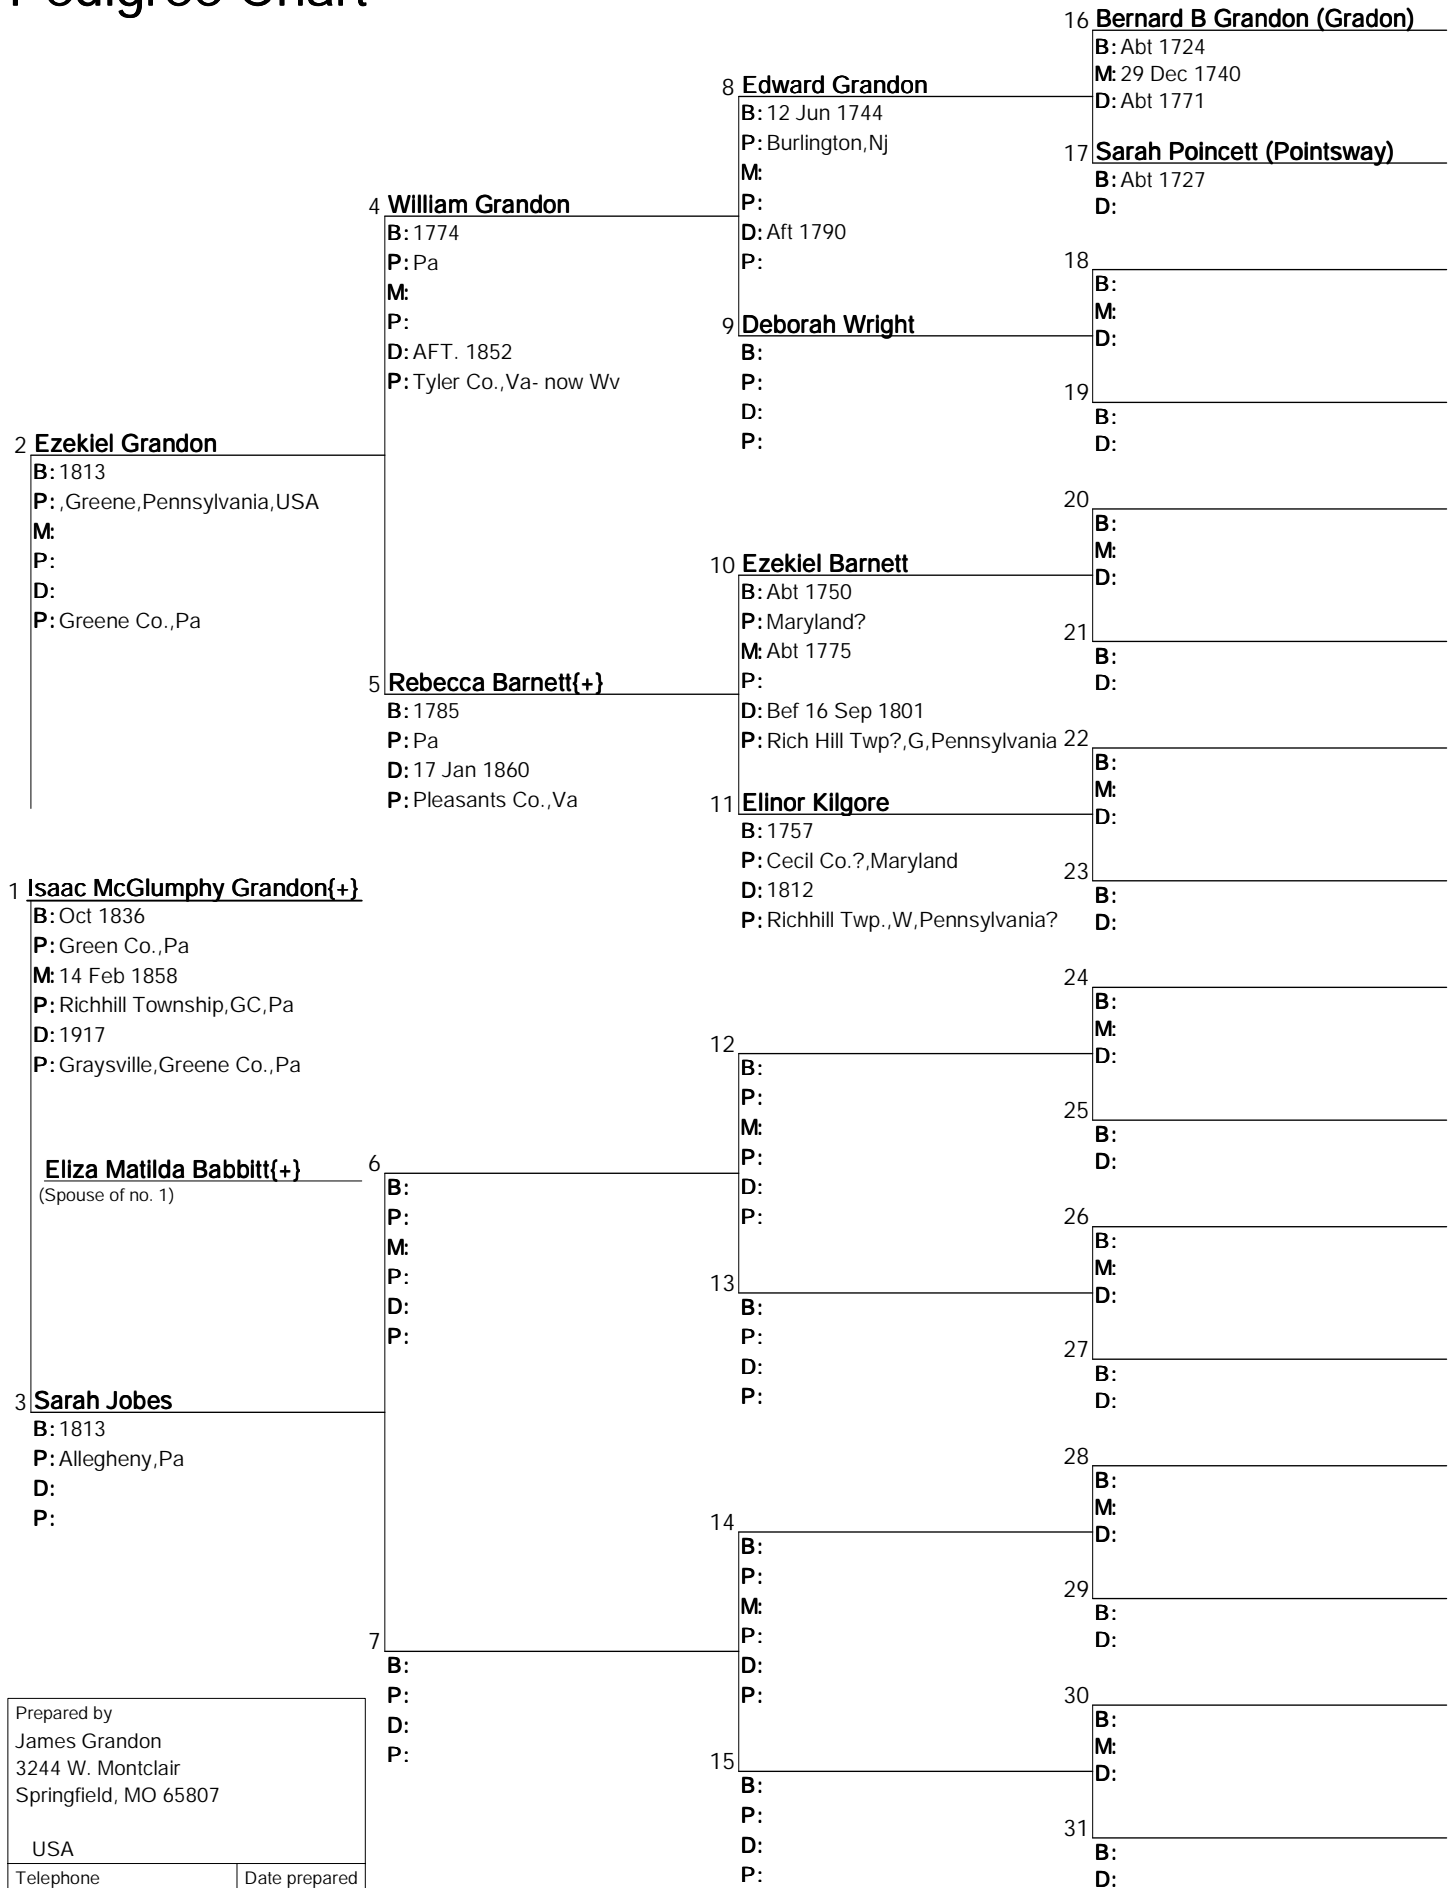

Pedigree Chart

Chart no. 1

Prepared by James Grandon 3244 W. Montclair Springfield, MO 65807	
USA	
Telephone 417-886-8024	Date prepared 4 Apr 2005

Relationship Codes: {+} Multiple Parents